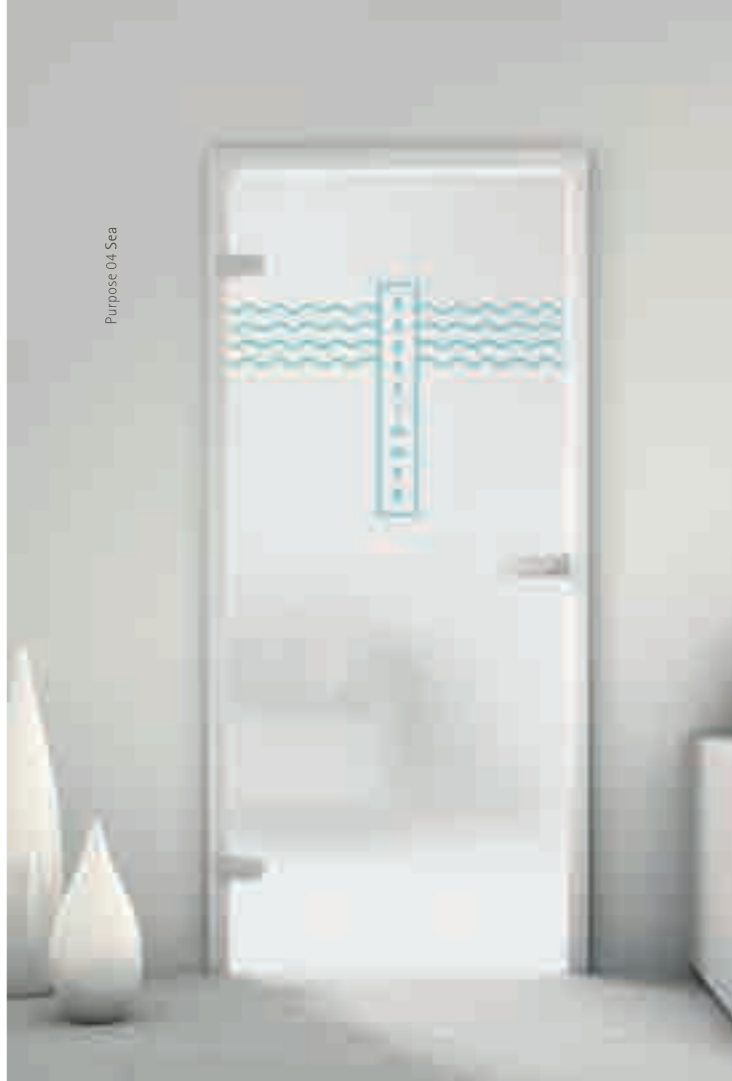

KLARES ODER KASCHIERENDES GLAS

Alle Serien, außer die der Photography Serie, werden standardmäßig, wie in unserem Katalog abgebildet, auf klares Glas gedruckt. Sollten Sie Ihren Druck auf satiniertem Glas bevorzugen, weisen Sie uns bitte bei der Bestellung ausdrücklich darauf hin.

Bestellungen der Purpose Serie, welche für Räume mit Privatsphäre angedacht sind, werden standardmäßig auf satiniertes Glas gedruckt. Sollten Sie eine andere Variante bevorzugen, weisen Sie uns bitte ausdrücklich darauf hin.

CLEAR OR CONCEALING GLASS

All series, except for the Photography, are printed by default on clear glass as shown in the catalogue. If you wish your door to be printed on satinated glass, please specify separately when ordering.

Doors in the Puprose series for private spaces, such as toilets and bathrooms, are printed by default on satinated glass, please specify otherwise, if required.