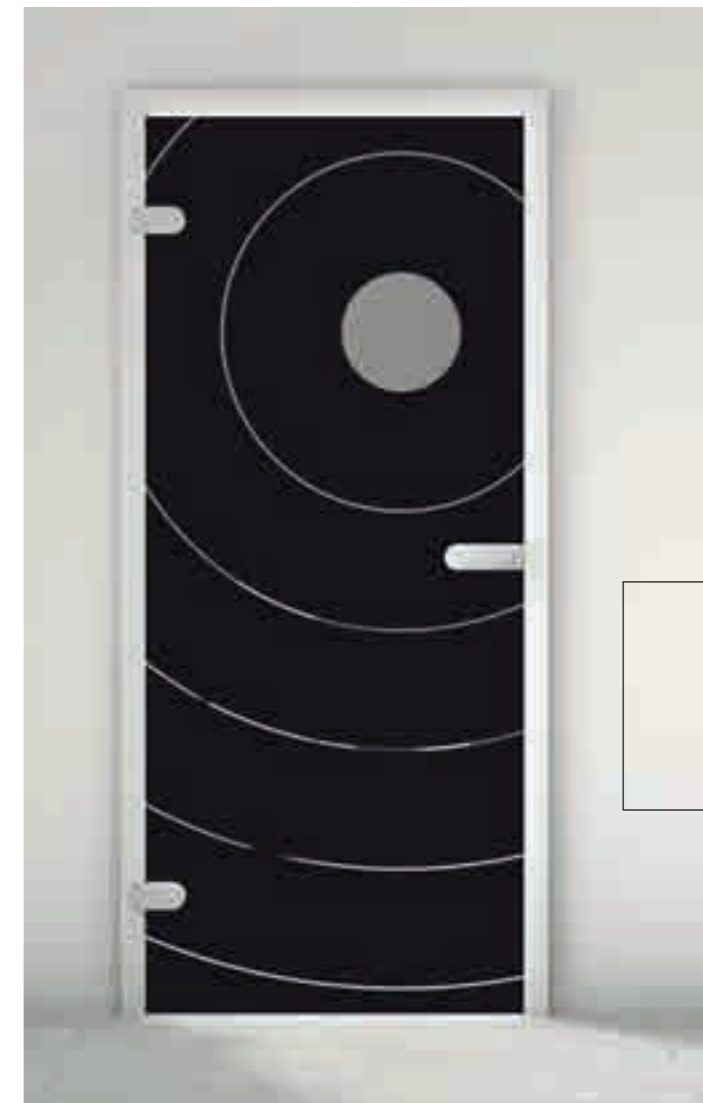

FOCUS 05
LIQUORICE