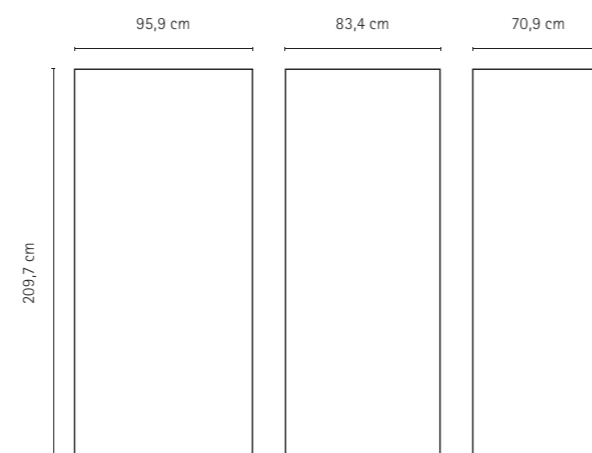

Druckseite → DIN Links
Printed side → Left-side door, print position 1

Druckseite → DIN Links
Printed side → Right-side door, print position 2

Druckseite → DIN Rechts
Printed side → Right-side door, print position 1

VG TÜREN

Es besteht auch die Möglichkeit Verbundglastüren aus zwei ESG 4mm Gläsern herzustellen.

Ihr Vorteil:

- Beidseitig glattes Glas;
- Drucke sind dauerhaft durch Glas vor Kratzern geschützt;
- Verbesserter Schallschutz;
- Verbesserte Sicherheit, die Bruchstücke bleiben an der Folie haften.

LAMINATED GLASS DOORS

We can also produce prints laminated between two 4 mm pieces of tempered safety glass.

Advantages:

- smooths glass on both of the door sides.
- prints are permanently contained between two sheets of glass which protect them from scratching;
- improved sound insulation;
- enhanced safety: fragments of broken glass stay attached together.

Die in dieser Katalog abgebildeten Designs, Illustrationen und Kompositionen können – abhängig von Türgröße und Spezifikation – von dem finalen Produkt abweichen. GlasDruckManufaktur behält sich das Recht vor, Designs, Illustrationen und Kompositionen regelmäßig zu aktualisieren.

Some designs, illustrations and compositions depicted in this catalogue may vary depending on the door size and specification. GlasDruckManufaktur reserves the right to update designs, illustrations and compositions regularly.