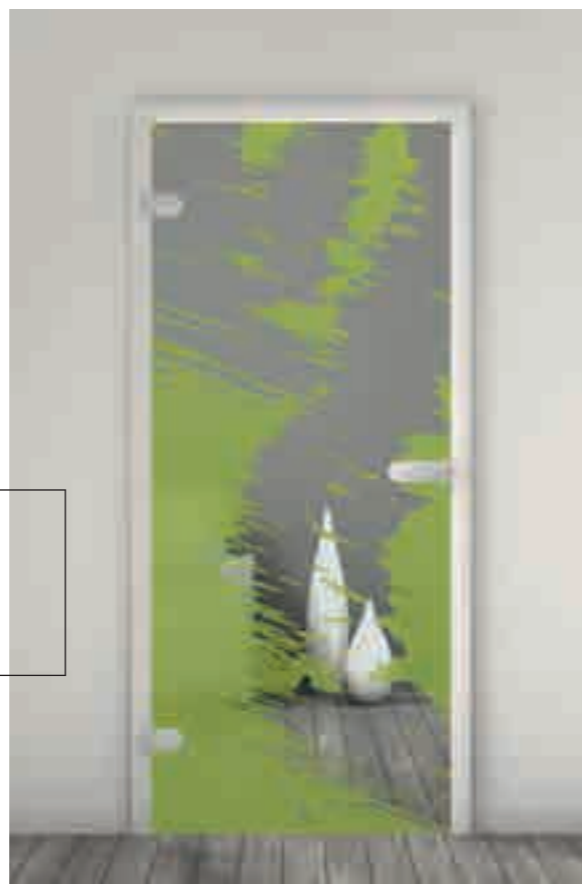

EXAMPLES

VIBRANT 05
LIME