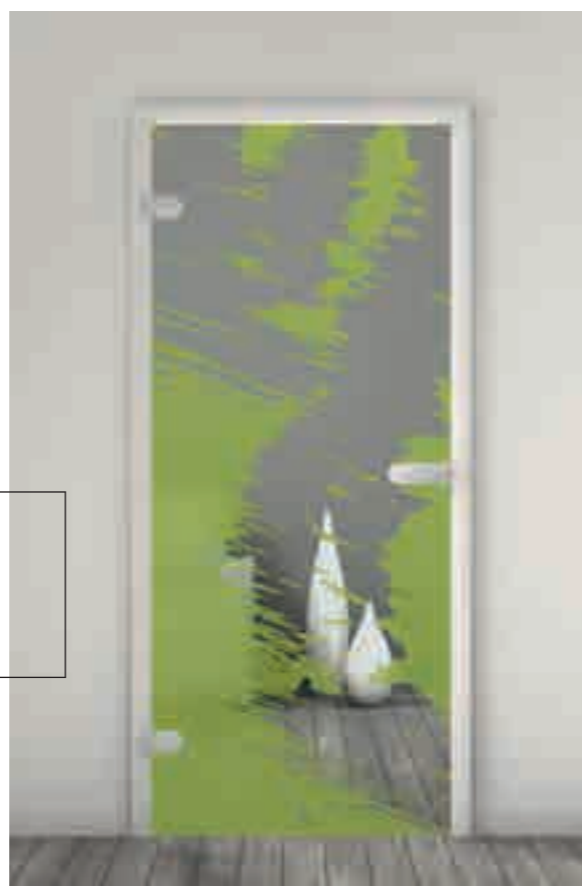

EXAMPLES

VIBRANT 04
METAL