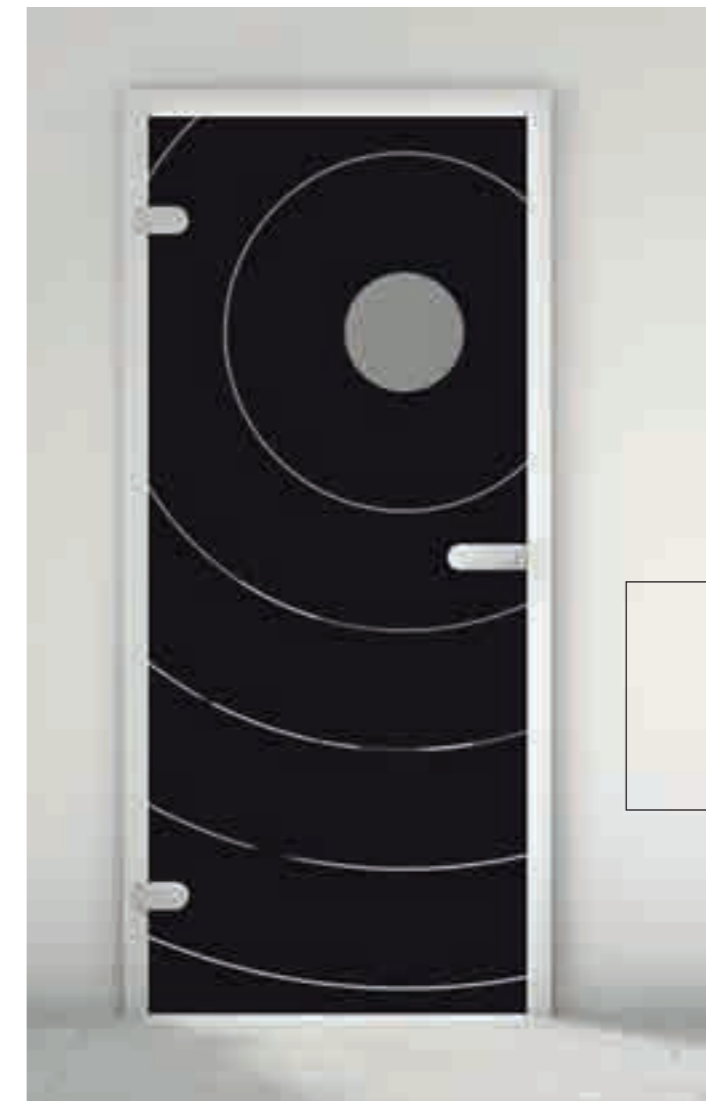

FOCUS 05
LIQUORICE